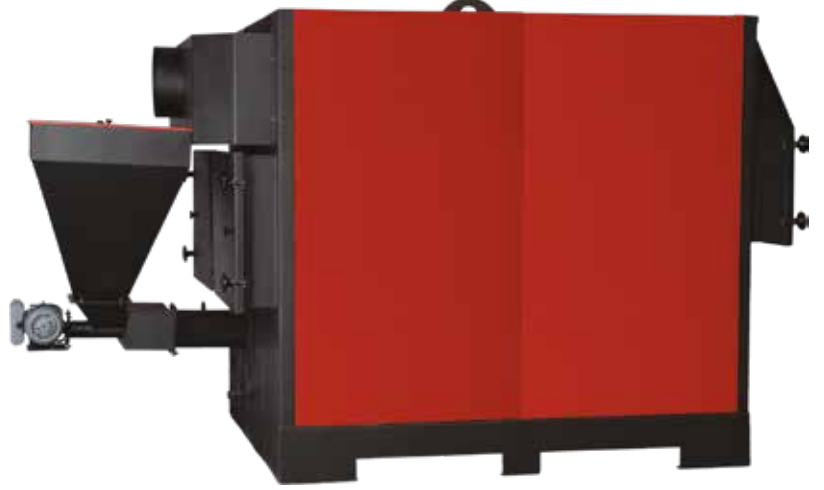

8 BAR MODELLER FİYAT

STK/S-125	39.260 TL
STK/S-150	47.560 TL
STK/S-175	52.300 TL
STK/S-200	56.995 TL
STK/S-250	73.695 TL
STK/S-300	81.580 TL
STK/S-350	102.475 TL
STK/S-400	107.750 TL
STK/S-450	114.475 TL
STK/S-500	118.665 TL
STK/S-550	124.450 TL
STK/S-600	130.700 TL
STK/S-700	143.780 TL
STK/S-800	158.450 TL
STK/S-900	166.200 TL
STK/S-1000	174.325 TL