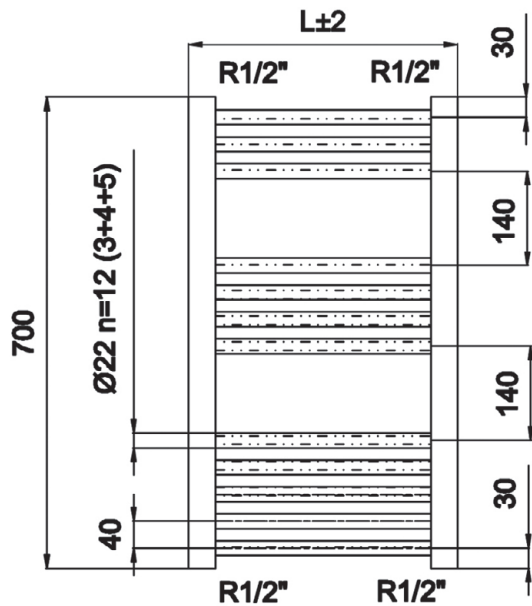

5 YIL
GARANTİ

Test Basıncı
Test Pressure
13 bar

Max. Çalışma Basıncı
Max. Operating Pressure
10 bar

Max. Su Sıcaklığı
Max. Water Temperature
110°C

Bağlantı Tipi
Connection Type
4 x DIN G^{1/2}
6 x DIN G^{1/2}

L	400	500	600	700
R	355	455	555	655
Lc	398	498	598	698
Rc	353	453	553	653